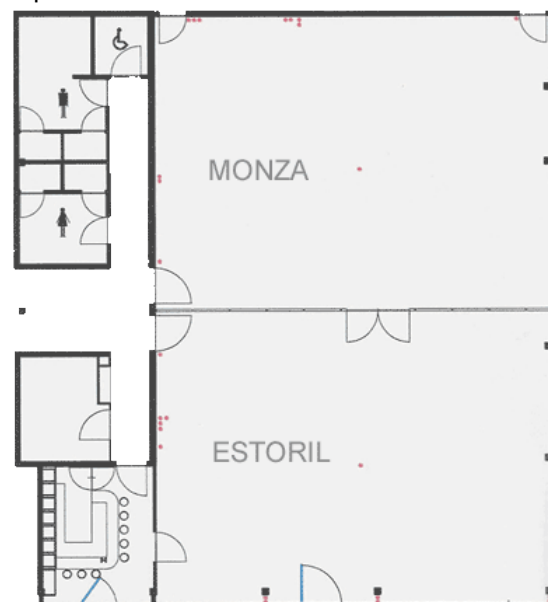

Technical Specifications Rooms

Monza and Estoril

Room	Dimensions	Surface	Height	Theatre	School	U Shape	Banquet	Electricity
Monza	9m86x13m59	150m²	2m90	120	70	40	90	Single- phase circuit 20 A - 230 V Three-phase circuit 3 x 380 V + N + T 63 A Monza Total 63 A = 24000 W
Estoril	9m90x13m59	150m²	2m90	120	70	40	90	
Monza + Estoril	19m76x13m59	300m²	2m90	250	120	60	200	

Both rooms are very bright and located on the ground floor. Moreover, they are totally isolated from the karting track. The central partition is removable and allows for a single room of 300 m².

Room Estoril has a bar (you are free to hide it with a removable partition). This room has access to the garden (reception formulas possible during summer months). Rooms are rented with round tables for 8-9 guests (dinner or buffet) or high tables (reception or buffet dinner).

Dance night only if it is preceded by a banquet.

Dance floor : € 100.00

DJ (max during 6h) + disco bar : € 400.00

Package service after 24 hours: € 50,00 / hour and up until 03:00am.

A. Gossetlaan 11
1702 Groot-Bijgaarden

Tel.: +32 2 467 28 00
Fax: +32 2 467 28 08

mail@brusselskart.be
www.brusselskart.be

mail@brusselskartexpo.be
www.brusselskartexpo.be

HR 608367
BTW BE 0459.276.786